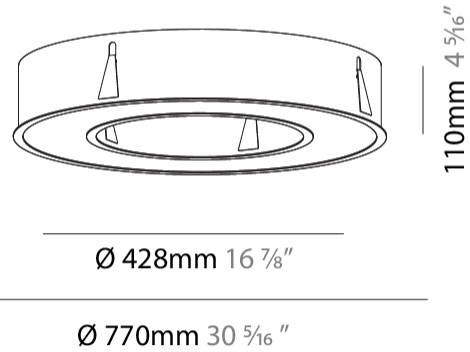

GENERAL

Series: Glorious
Subseries: Glorious
Brand: Prolicht
Division: Architectural
Mounting Type: Recessed
Mounting Location: Ceiling
Subcategory: Ambient

PHYSICAL

Shape: Round
Diameter (mm): 770
Diameter (in): 30 ⁵ / ₁₆
Height (mm): 110
Height (in): 4 ⁵ / ₁₆
Min. Recessing Depth (mm): 120
Min. Recessing Depth (in): 4 ³ / ₄
Light Distribution: Direct
Weight (kg): 9.285
Weight (lbs): 20.47
Diffuser: PMMA - Opal or Micro-Prism
Fixture Finish: SSR / BKV / CWI / CRY / HAB / LAG / UFT / ITA / RUA / RUR / MIC / FTG / MYG / TWT / LOD / PUS / FRO / FUP / KIA / POP / BLS / SPG / MEY / GOH / GUM / CHC / COM / ABZ / JAG / OBR / MOS / ROR
Fixture Material: Aluminum
Cut-out Measurements: 760mm / 29 15/16" x 440mm / 17 5/16"

760mm x 440mm
29 15/16" x 17 5/16"

120mm
4 3/4"

10 - 15mm
3/8" - 9/16"

A37500-

PROJECT _____

TYPE _____

SPECIFIER _____

QUANTITY _____

GENERAL

Series: Glorious
 Subseries: Glorious
 Brand: Prolicht
 Division: Architectural
 Mounting Type: Recessed
 Mounting Location: Ceiling
 Subcategory: Ambient

PHYSICAL

Shape: Round
 Diameter (mm): 1270
 Diameter (in): 50
 Height (mm): 110
 Height (in): 4 ⁵/₁₆
 Min. Recessing Depth (mm): 120
 Min. Recessing Depth (in): 4 ³/₄
 Light Distribution: Direct
 Weight (kg): 15.446
 Weight (lbs): 34.05
 Diffuser: PMMA - Opal or Micro-Prism
 Fixture Finish: SSR / BKV / CWI / CRY / HAB / LAG / UFT / ITA / RUA / RUR / MIC / FTG / MYG / TWT / LOD / PUS / FRO / FUP / KIA / POP / BLS / SPG / MEY / GOH / GUM / CHC / COM / ABZ / JAG / OBR / MOS / ROR
 Fixture Material: Aluminum
 Cut-out Measurements: 1260mm / 49 5/8" x 940mm / 37"

PROJECT
TYPE
SPECIFIER
QUANTITY
DATE

Ø 928mm 36 ⁹/₁₆"

Ø 1270mm 50 "

110mm 4 ⁵/₁₆"

1260mm x 940mm
49 5/8" x 37"

120mm
4 3/4"

10 - 15mm
3/8" - 9/16"

A37507-